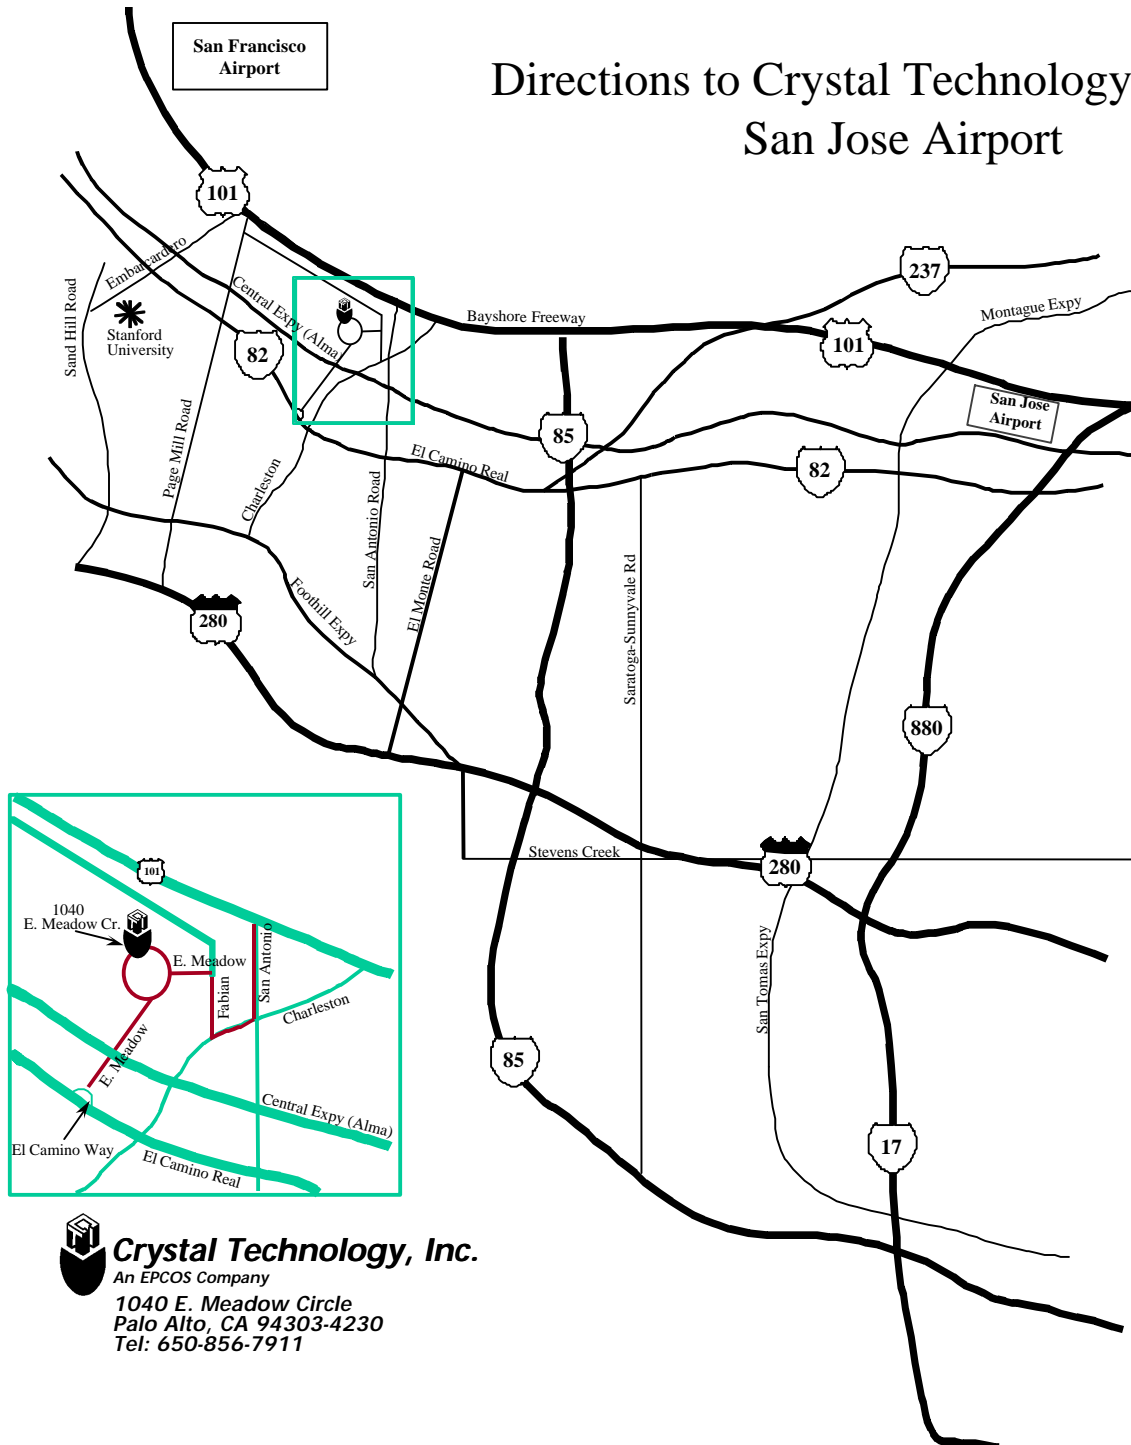

## Directions to Crystal Technology from San Jose Airport

- Take Route 101 North about 10-12 miles to the San Antonio Road Exit (South). At the top of the Ramp, turn left.
- At the first intersection turn right onto Charleston Road.
- At the next intersection turn right onto Fabian Way.
- Proceed one long block (beware of possible radar trap, speed limit 30 mph) and take the first left onto East Meadow Drive.
- At the four way stop sign turn right. (You are now on East Meadow Circle). Proceed until you see the large green & white sign on the front lawn. Lobby is located at 1040 East Meadow Circle. Visitor parking at side of building.